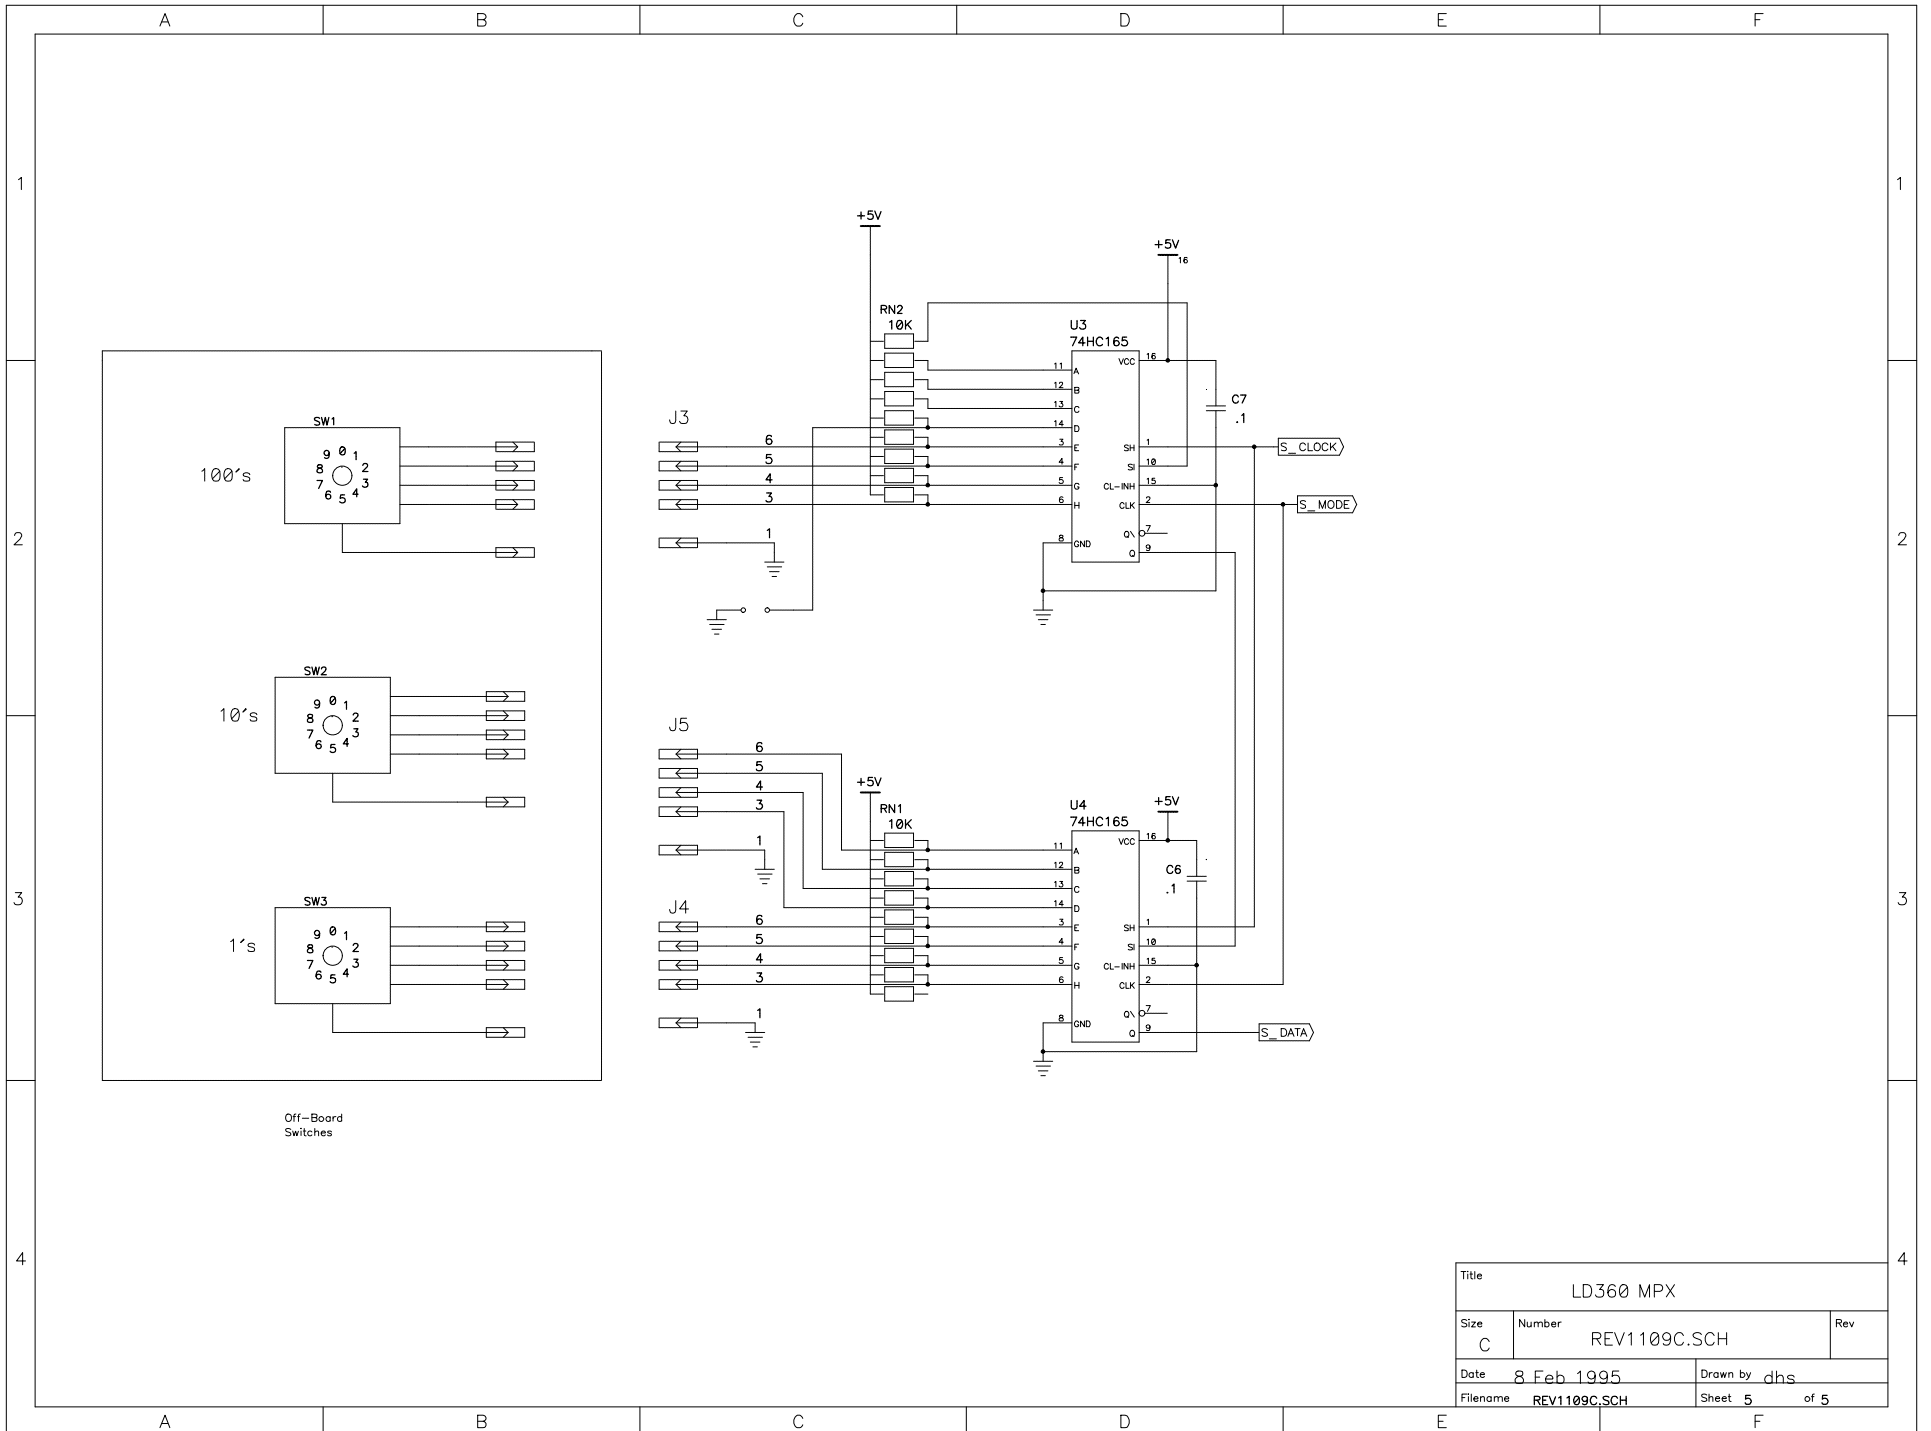

Title			LD360 MPX		
Size	Number	Rev			
C	REV1109C.SCH				
Date	8 Feb 1995	Drawn by	dhs		
Filename	Sheet 1	of 5			

Title			LD360 MPX	
Size	Number	REV1109C.SCH		Rev
C				
Date 8 Feb 1995		Drawn by dhs		
Filename		Sheet 2 of 5		

Title			LD360 MPX
Size	Number	Rev	
C	REV1109C.SCH		
Date	8 Feb 1995	Drawn by	
Filename		Sheet 3	of 5

	A	B	C	D	E	F
1						
2						
3						
4						
	A	B	C	D	E	F

Title			LD360 MPX		
Size	Number			Rev	
C	REV1109C.SCH				
Date	8 Feb 1995		Drawn by		
Filename			Sheet 4 of 5		

Title			LD360 MPX		
Size	Number			Rev	
C	REV1109C.SCH				
Date	8 Feb 1995	Drawn by		dhs	
Filename	REV1109C.SCH	Sheet	5	of 5	