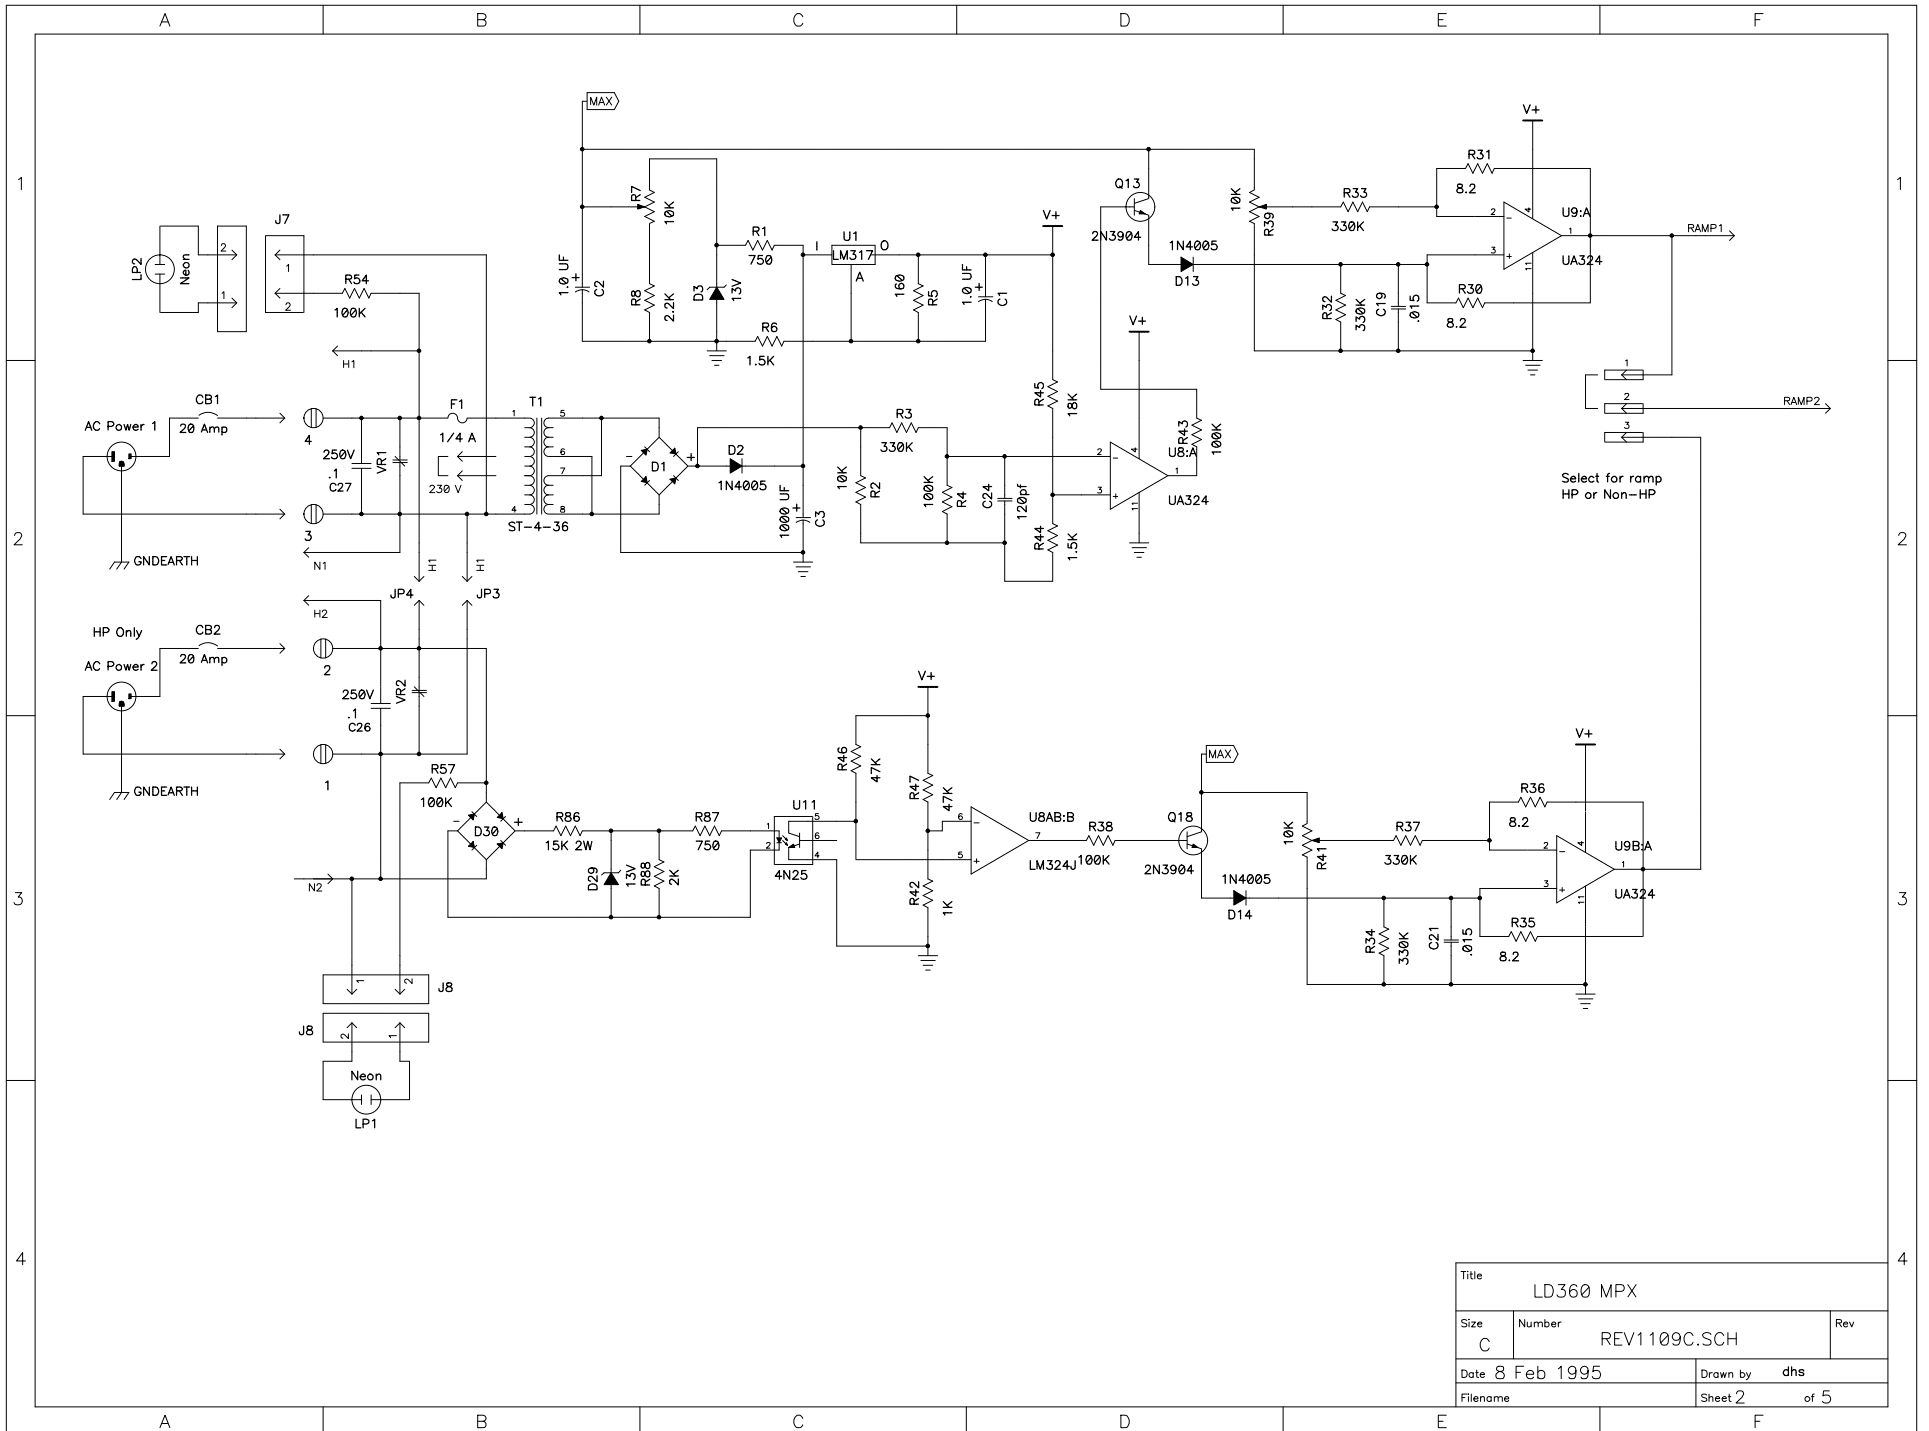

Title			LD360 MPX		
Size	Number	Rev			
C	REV1109C.SCH				
Date	8 Feb 1995	Drawn by	dhs		
Filename	Sheet 1	of 5			

Title			LD360 MPX	
Size	Number	REV1109C.SCH		Rev
C				
Date 8 Feb 1995		Drawn by dhs		
Filename		Sheet 2 of 5		

Title			LD360 MPX
Size	Number	Rev	
C	REV1109C.SCH		
Date	8 Feb 1995	Drawn by	
Filename		Sheet 3	of 5

	A	B	C	D	E	F
1						
2						
3						
4						
	A	B	C	D	E	F

Title			LD360 MPX		
Size	Number			Rev	
C	REV1109C.SCH				
Date	8 Feb 1995		Drawn by		
Filename			Sheet 4 of 5		

Title			LD360 MPX		
Size	Number			Rev	
C	REV1109C.SCH				
Date	8 Feb 1995	Drawn by		dhs	
Filename	REV1109C.SCH	Sheet	5	of 5	