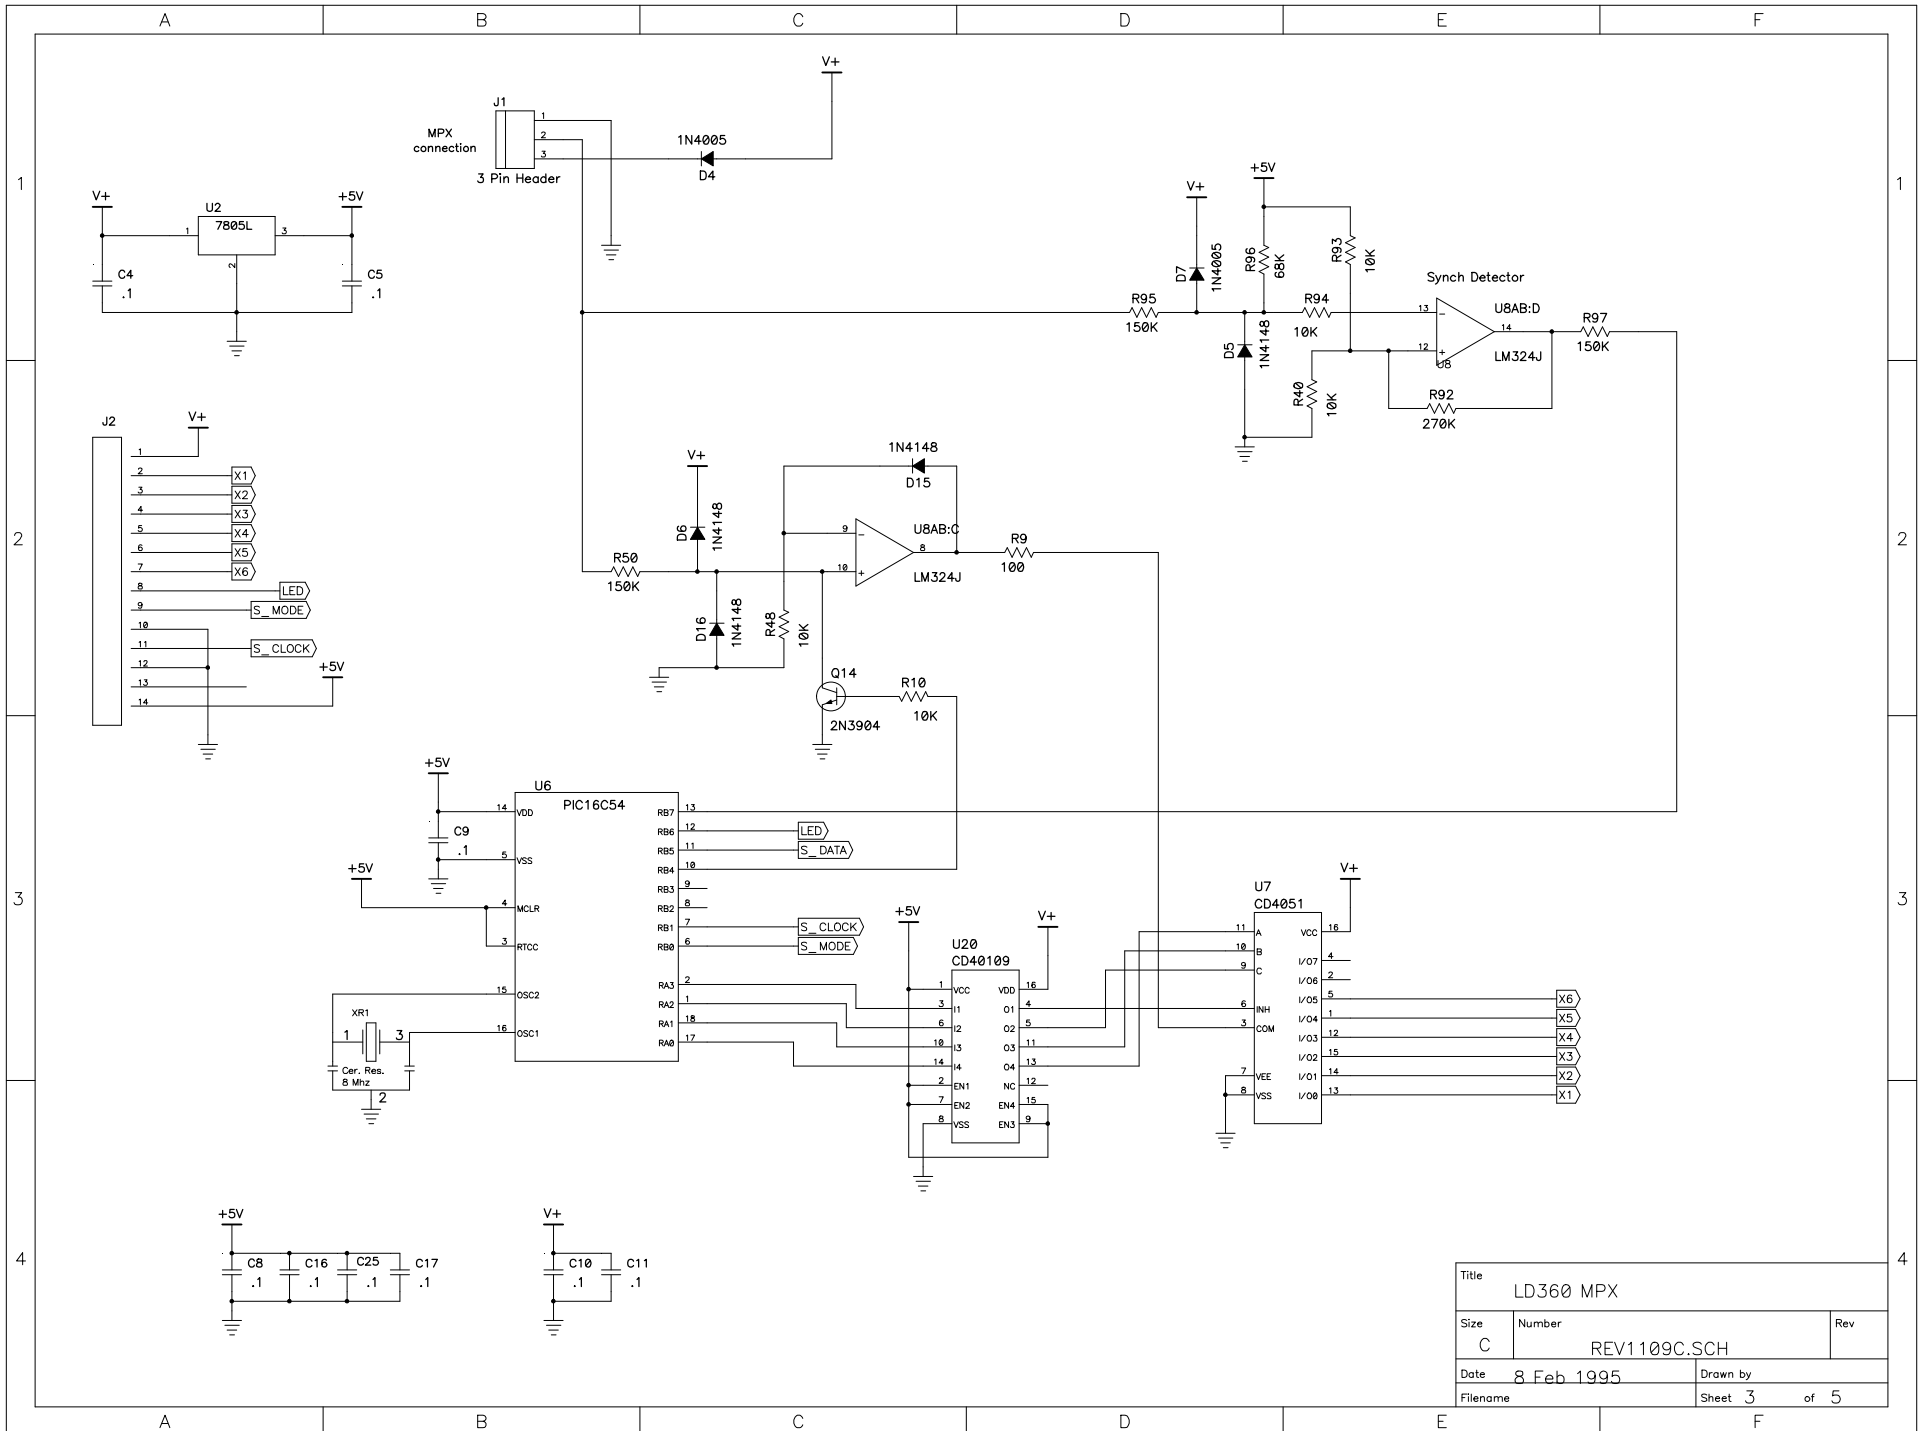

Title			LD360 MPX		
Size	Number	Rev			
C	REV1109C.SCH				
Date	8 Feb 1995	Drawn by	dhs		
Filename	Sheet 1	of 5			

Title			LD360 MPX	
Size	Number	REV1109C.SCH		Rev
C				
Date 8 Feb 1995		Drawn by dhs		
Filename		Sheet 2 of 5		

Title			LD360 MPX
Size	Number	Rev	
C	REV1109C.SCH		
Date	8 Feb 1995	Drawn by	
Filename		Sheet 3	of 5

	A	B	C	D	E	F
1						
2						
3						
4						
	A	B	C	D	E	F

Title			LD360 MPX		
Size	Number			Rev	
C	REV1109C.SCH				
Date	8 Feb 1995		Drawn by		
Filename			Sheet 4 of 5		

Title			LD360 MPX		
Size	Number			Rev	
C	REV1109C.SCH				
Date	8 Feb 1995	Drawn by		dhs	
Filename	REV1109C.SCH	Sheet	5	of 5	