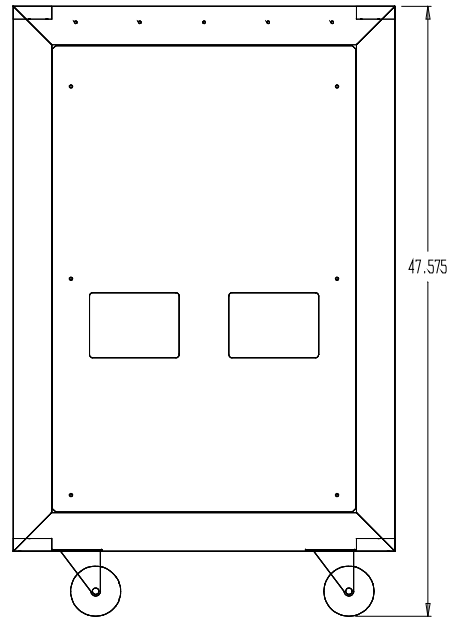

REVISIONS			
REV	DESCRIPTION	DATE	APPROVED

Breaker One on Aux Outlet Panel supplies power for Littlite and Test Hot-Patch

Rock Technical Specs

- 1) Total Rack Dinner Capacity is 960 Amps
- 2) DMX cable is twisted pair approved for RS-422/RS-485 use (Belden 9841 or Alpha 5271)
- 3) DMX Input is 5 pin XLR type
 - a. Pin 1 is common, shield
 - b. Pin 2 is DATA minus
 - c. Pin 3 is DATA plus
- 4) U-Ground parallel blade outlets are rated at 15 amps per circuit, 120 volts
- 5) Socapex/Amphenol 19 Pin connector 12 AWG wire, 25 amps per circuit

Steel Case 60-08-0051

Leprecon LLC
P.O. Box 62
 1000 Lakeside Drive, Hastings, NE
 68404-0062 (402) 228-9292
 www.leprecon.com

DESC: Rack, VX Deluxe
 48 Channel, Steel Case

SIZE: E Date: 24/May/05 Part Number: 90-08-0242 REV: A

Updated Drawing 24/May/05, rack case number

P:\Approved Rack\08-08-0242.ppt

Scale: 0.25 Draw: TJS

Sheet 1 of 1