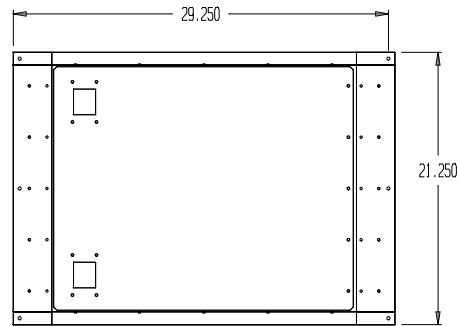

REVISIONS			
REV	DESCRIPTION	DATE	APPROVED

Breaker One on Aux Outlet Panel supplies power for Littlite and Test Hot-Patch

Rock Technical Specs

- 1) Total Rack Dinner Capacity is 960 Amps
- 2) DMX cable is twisted pair approved for RS-422/RS-485 use (Belden 9841 or Alpha 5271)
- 3) DMX Input is 5 pin XLR type
 - a. Pin 1 is common, shield
 - b. Pin 2 is DATA minus
 - c. Pin 3 is DATA plus
- 4) U-Ground parallel blade outlets are rated at 15 amps per circuit, 120 volts
- 5) Socapex/Amphenol 19 Pin connector 12 AWG wire, 25 amps per circuit

Steel Case 60-08-0051

Leprecon LLC
P.O. Box 62
 1000 Lakeside Drive, Hastings, NE
 68404-0062 (402) 228-9292
 www.leprecon.com

DESC: Rack, VX Deluxe
 48 Channel, Steel Case

SIZE: E Date: 24/May/05 Part Number: 90-08-0242 REV: A

Updated Drawing 24/May/05, rack case number

P:\Approved Rack\08-08-0242.ppt

Scale: 0.25 Draw: TJS

Sheet 1 of 1