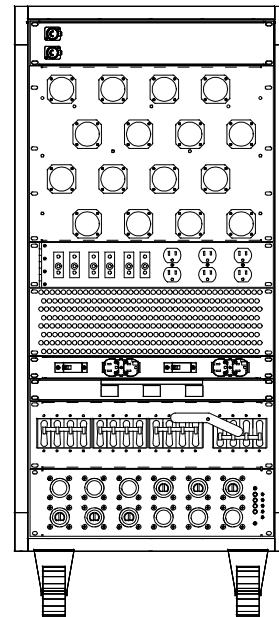

REVISIONS			
REV	DESCRIPTION	DATE	APPROVED

Breaker One on Aux Outlet Panel supplies power for Littlite and Test Hot-Patch

Rock Technical Specs

- 1) Total Rack Dinner Capacity is 960 Amps
- 2) DMX cable is twisted pair approved for RS-422/RS-485 use (Belden 9841 or Alpha 5271)
- 3) DMX Input is 5 pin XLR type
 - a. Pin 1 is common, shield
 - b. Pin 2 is DATA minus
 - c. Pin 3 is DATA plus
- 4) U-Ground parallel blade outlets are rated at 15 amps per circuit, 120 volts
- 5) Socapex/Amphenol 19 Pin connector 12 AWG wire, 25 amps per circuit

Steel Case 60-08-0051

Leprecon LLC
P.O. Box 62
 1000 Lakeside Drive, Hastings, NE
 68404-0062 (402) 228-9292
 www.leprecon.com

DESC: Rack, VX Deluxe
 48 Channel, Steel Case

SIZE: E Date: 24/May/05 Part Number: 90-08-0242 REV: A