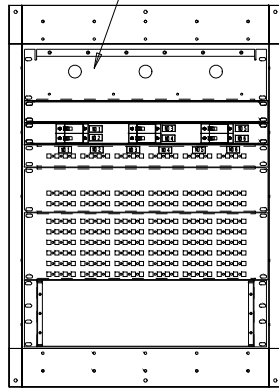

REVISIONS			
REV	DESCRIPTION	DATE	APPROVED

Breaker One on Aux Outlet Panel supplies power for Littlite and Test Hot-Patch

Rock Technical Specs

- 1) Total Rack Dinner Capacity is 960 Amps
- 2) DMX cable is twisted pair approved for RS-422/RS-485 use (Belden 9841 or Alpha 5271)
- 3) DMX Input is 5 pin XLR type
 - a. Pin 1 is common, shield
 - b. Pin 2 is DATA minus
 - c. Pin 3 is DATA plus
- 4) U-Ground parallel blade outlets are rated at 15 amps per circuit, 120 volts
- 5) Socapex/Amphenol 19 Pin connector 12 AWG wire, 25 amps per circuit

Steel Case 60-08-0051

Leprecon LLC
P.O. Box 62
 1000 Lakeside Drive, Hastings, NE
 68404-0062 (402) 228-9292
 www.leprecon.com

DESC: Rack, VX Deluxe
 48 Channel, Steel Case

SIZE: E Date: 24/May/05 Part Number: 90-08-0242 REV: A